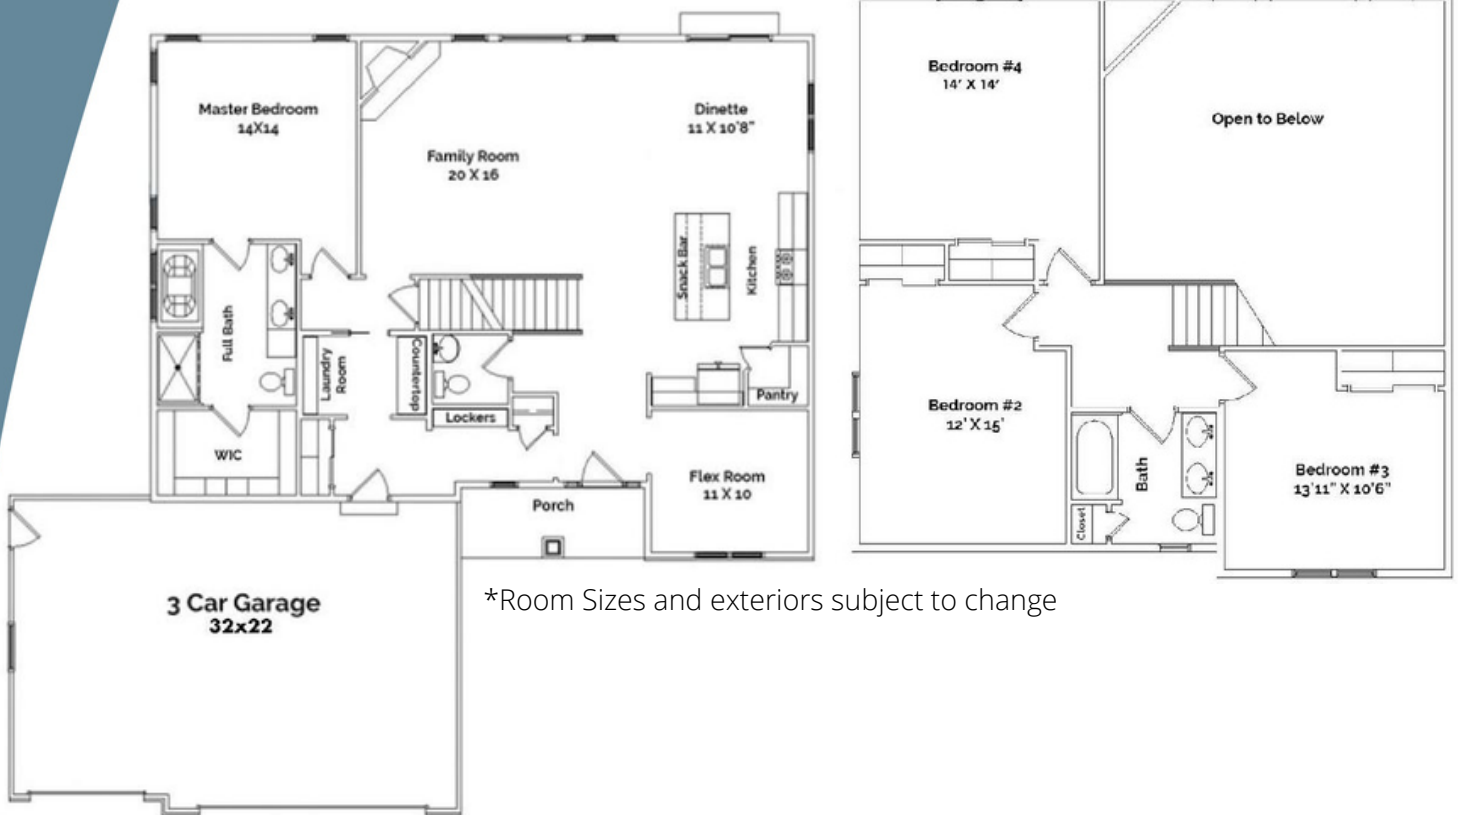

The
BROOKHAVEN
II

2,408 Sq. Ft.

*Room Sizes and exteriors subject to change

nicole@trinityhomebuilderswi.com (262)-939-8755

www.trinityhomebuilderswi.com