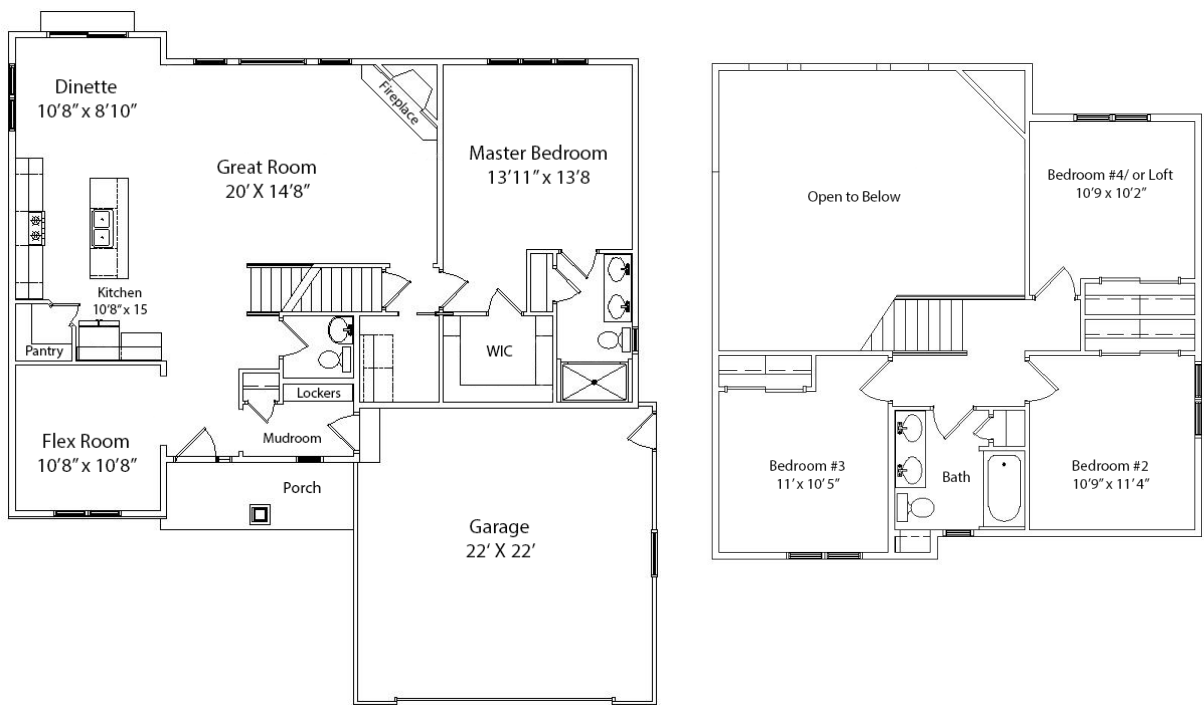

The  
LILA

2,030 Sq. Ft.

\*Room Sizes and exteriors subject to change

[nicole@trinityhomebuilderswi.com](mailto:nicole@trinityhomebuilderswi.com) (262)-939-8755

[www.trinityhomebuilderswi.com](http://www.trinityhomebuilderswi.com)