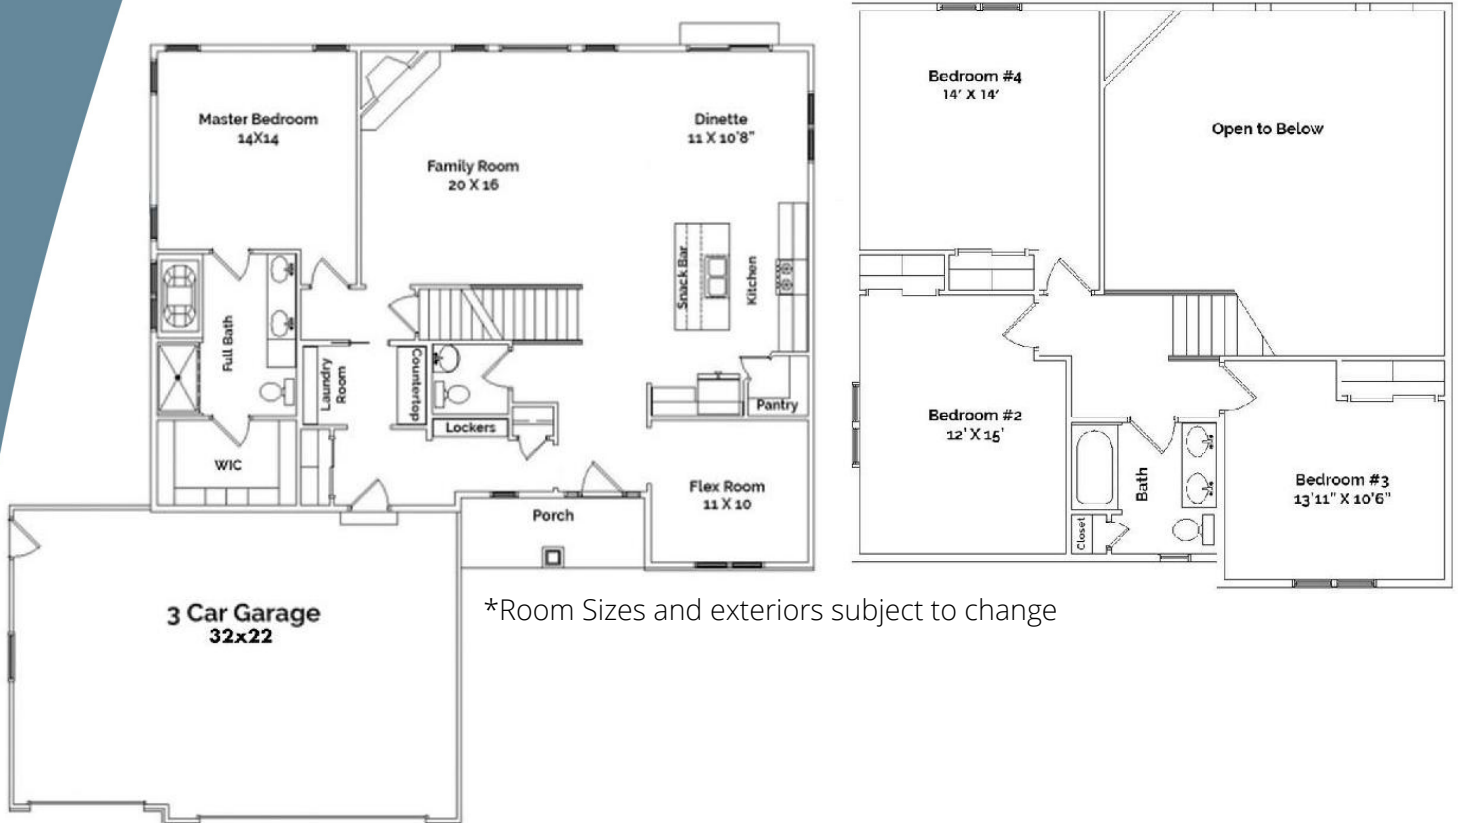

The
BROOKHAVEN
II

2,408 Sq. Ft.

*Room Sizes and exteriors subject to change

nicole@trinityhomebuilderswi.com (262)-939-8755

www.trinityhomebuilderswi.com