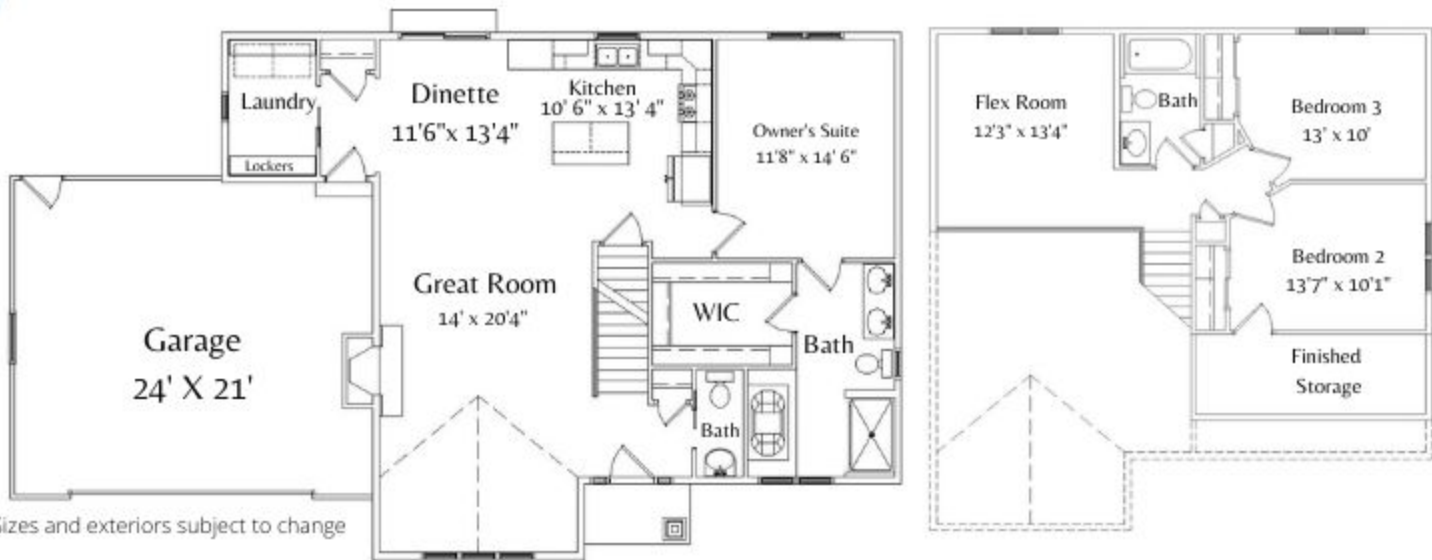

The CarltonCape II

1,982 Sq.Ft.

*Room Sizes and exteriors subject to change

nicole@trinityhomebuilderswi.com (262)-939-8755

www.trinityhomebuilderswi.com